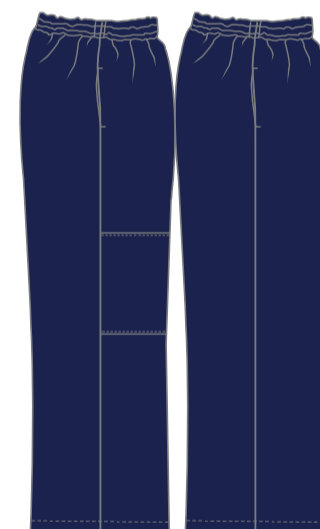

UNISEX SCHOOL NAVY DRAWCORD TROUSERS OR UNISEX SCHOOL NAVY DRAWCORD TROUSERS with DOUBLE KNEE

WHITE OR NAVY SOCKS TO BE WORN
BLACK SCHOOL SHOES